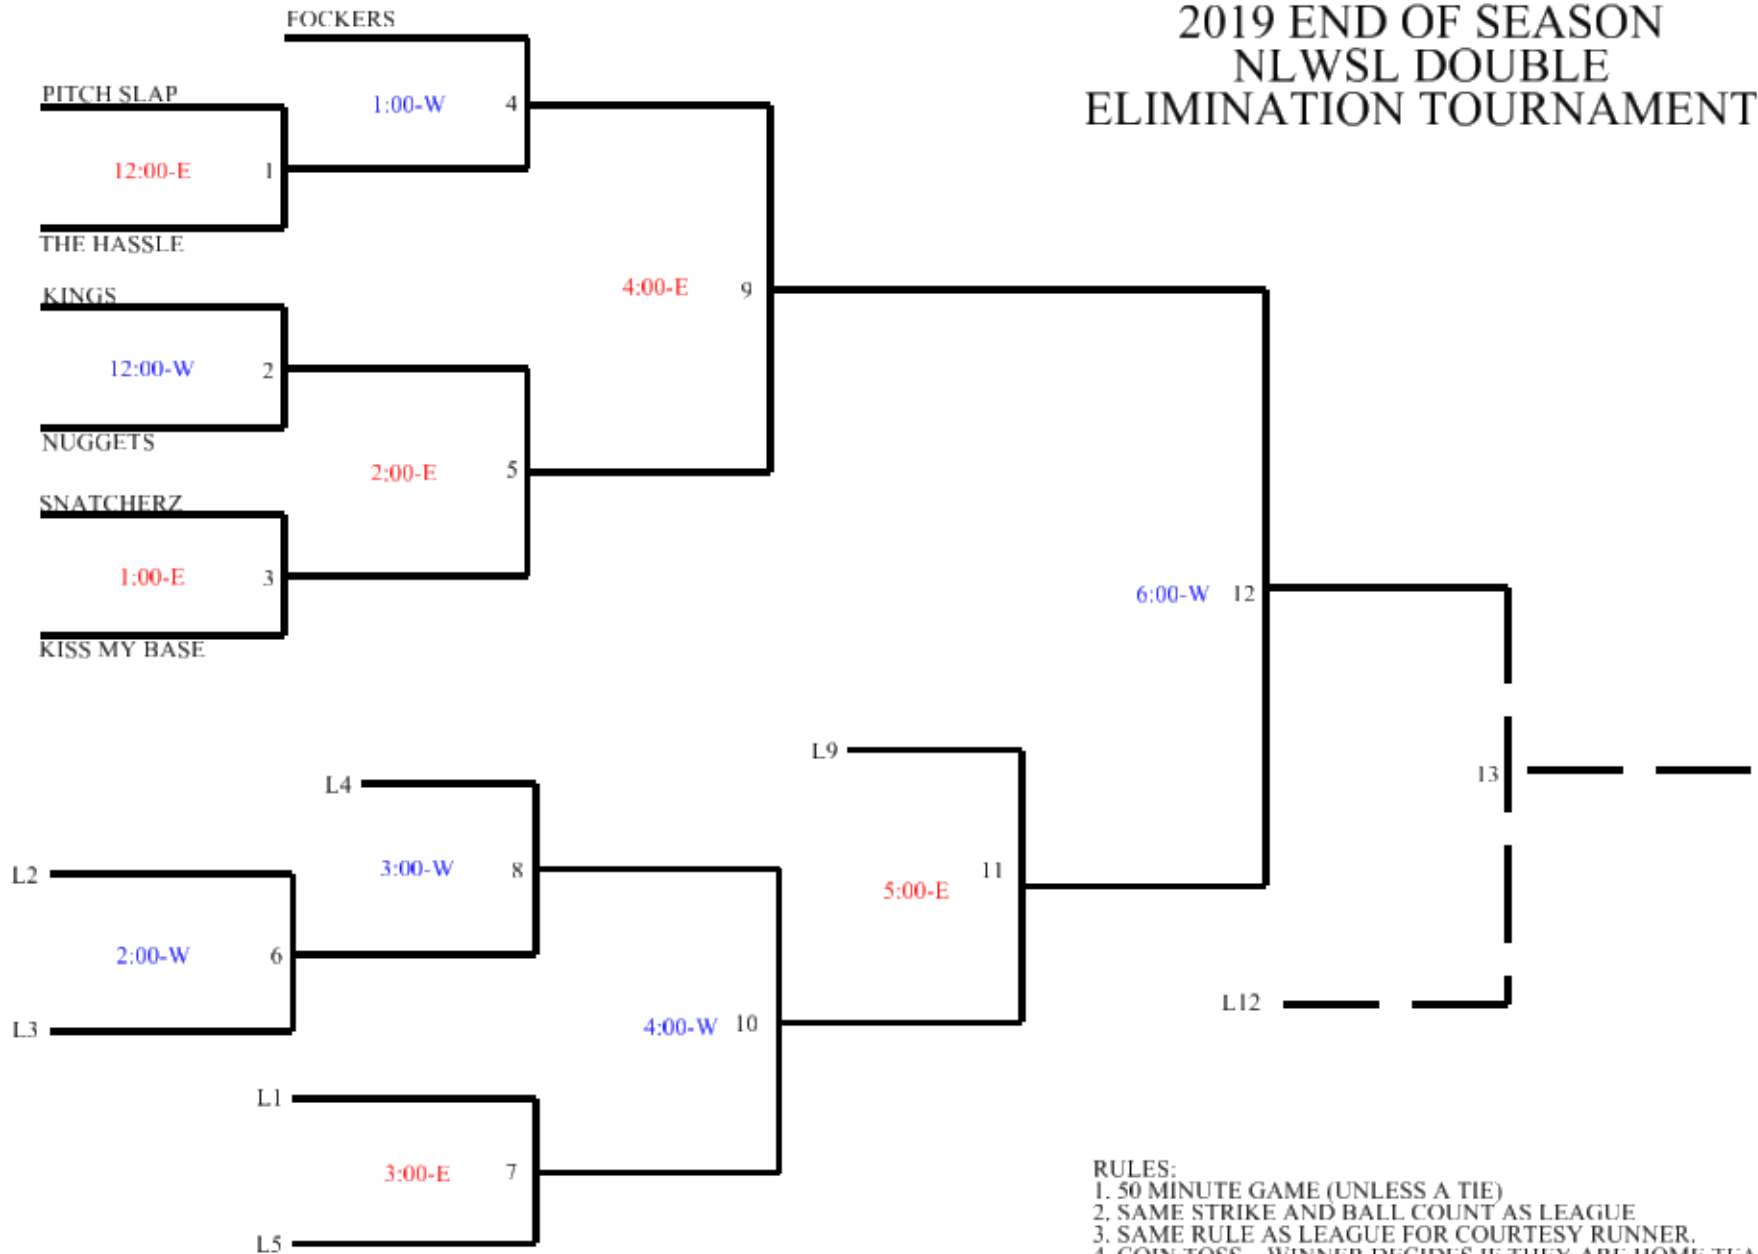

2019 END OF SEASON NLWSL DOUBLE ELIMINATION TOURNAMENT

- RULES:**
1. 50 MINUTE GAME (UNLESS A TIE)
 2. SAME STRIKE AND BALL COUNT AS LEAGUE
 3. SAME RULE AS LEAGUE FOR COURTESY RUNNER.
 4. COIN TOSS .. WINNER DECIDES IF THEY ARE HOME TEAM.